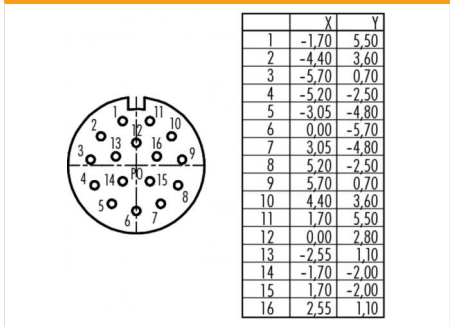

Product	Polzahl: 16, Flanschdose, Frontmontage, rechtsdrehend
Area	M23 Power Series 623
Article number	99 4612 00 16

Illustration

Scale drawing

Contact Arrangement

Technical data

General features

Connector Design	female panel mount connector
Connector locking system	bolted
Termination	solder
Wire gauge (mm)	1,00 mm ²
Wire gauge (AWG)	18
Cable outlet	-
Upper temperature	125 °C
Lower temperature	-20 °C