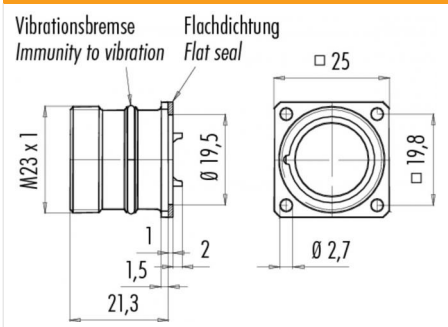

Product	Polzahl: 16, Flanschdose, Frontmontage, rechtsdrehend
Area	M23 Power Series 623
Article number	99 4612 00 16

Illustration

Scale drawing

Contact Arrangement

Technical data

General features

Connector Design	female panel mount connector
Connector locking system	bolted
Termination	solder
Wire gauge (mm)	1,00 mm ²
Wire gauge (AWG)	18
Cable outlet	-
Upper temperature	125 °C
Lower temperature	-20 °C

Electrical parameters

Rated voltage	150 V
Rated impulse voltage	1500 V
Pollution degree	3
Overvoltage category	II
Material group	III
Rated current (40°C)	8 A
Volume resistivity	≤ 3 mΩ
EMV compliance	not shielded
Degree of protection	IP67
Mechanical operation	> 50 Mating cycles